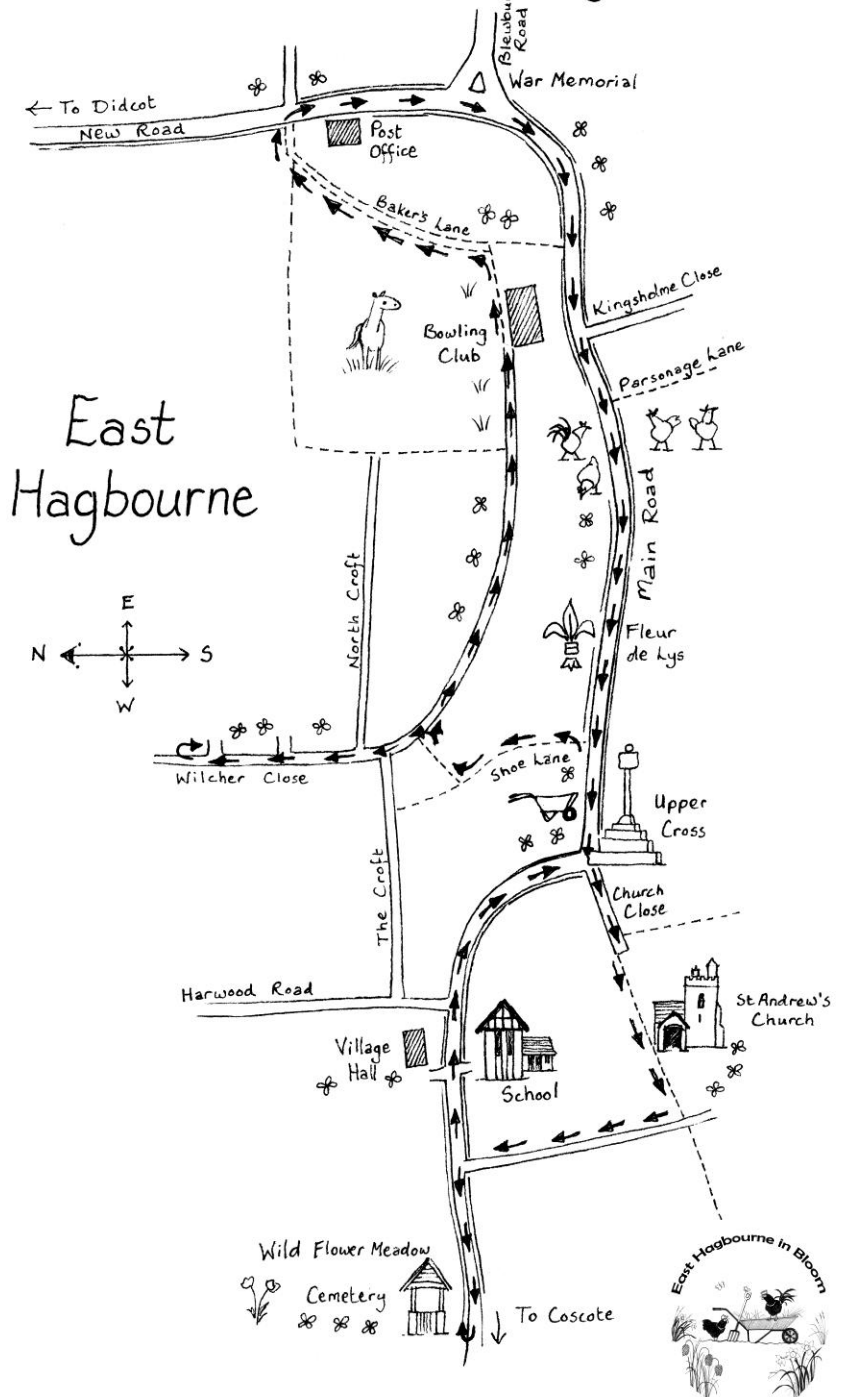

Wear's Nursery

Brightwell cum Sotwell
Tel. 07790 425284
www.wearsnursery.co.uk

Savages (Blewbury) Ltd

Family run green grocer,
florist and plant nursery
Open 7 days a week

Kay Hardie - Chartered Tax Adviser

15 Main Road
T: 01235 819558

PROFESSIONAL GARDEN SERVICES

Stephen R Matthews
133 Kynaston Road, Didcot
T: 01235 813598 / M: 07796532356

East Hagbourne Community Shop

114 New Road, East Hagbourne,
Oxfordshire. OX11 9LD

Selection Value Convenience

French Beans

Fun with French for
5-8 yr-olds
Contact Sarah Wright
sarah@frenchbeans.co.uk

Barn End Events

Event Management; Business
meetings; Receptions; Openings
Contact Justine Goodenough
barnendevents@aol.com

Swallows Framing

Award Winning Service
Frames watercolours, oils, pastels,
prints, tapestries, 3-D objects,
football shirts and more.
Jenny Kucca Tel. 01235 818273

S.K. PASSEY

Hagbourne Garage
114 New Road, East Hagbourne
T: 01235 812263
M: 07979 822263

The Fleur de Lys

A warm welcome awaits you at the
Fleur de Lys, East Hagbourne. A
traditional village pub serving Green
King Ales & guest beers. Wide
variety of food available daily
T: 01235 813247

Britain in Bloom Judging Route

Map produced by
Linda Benton